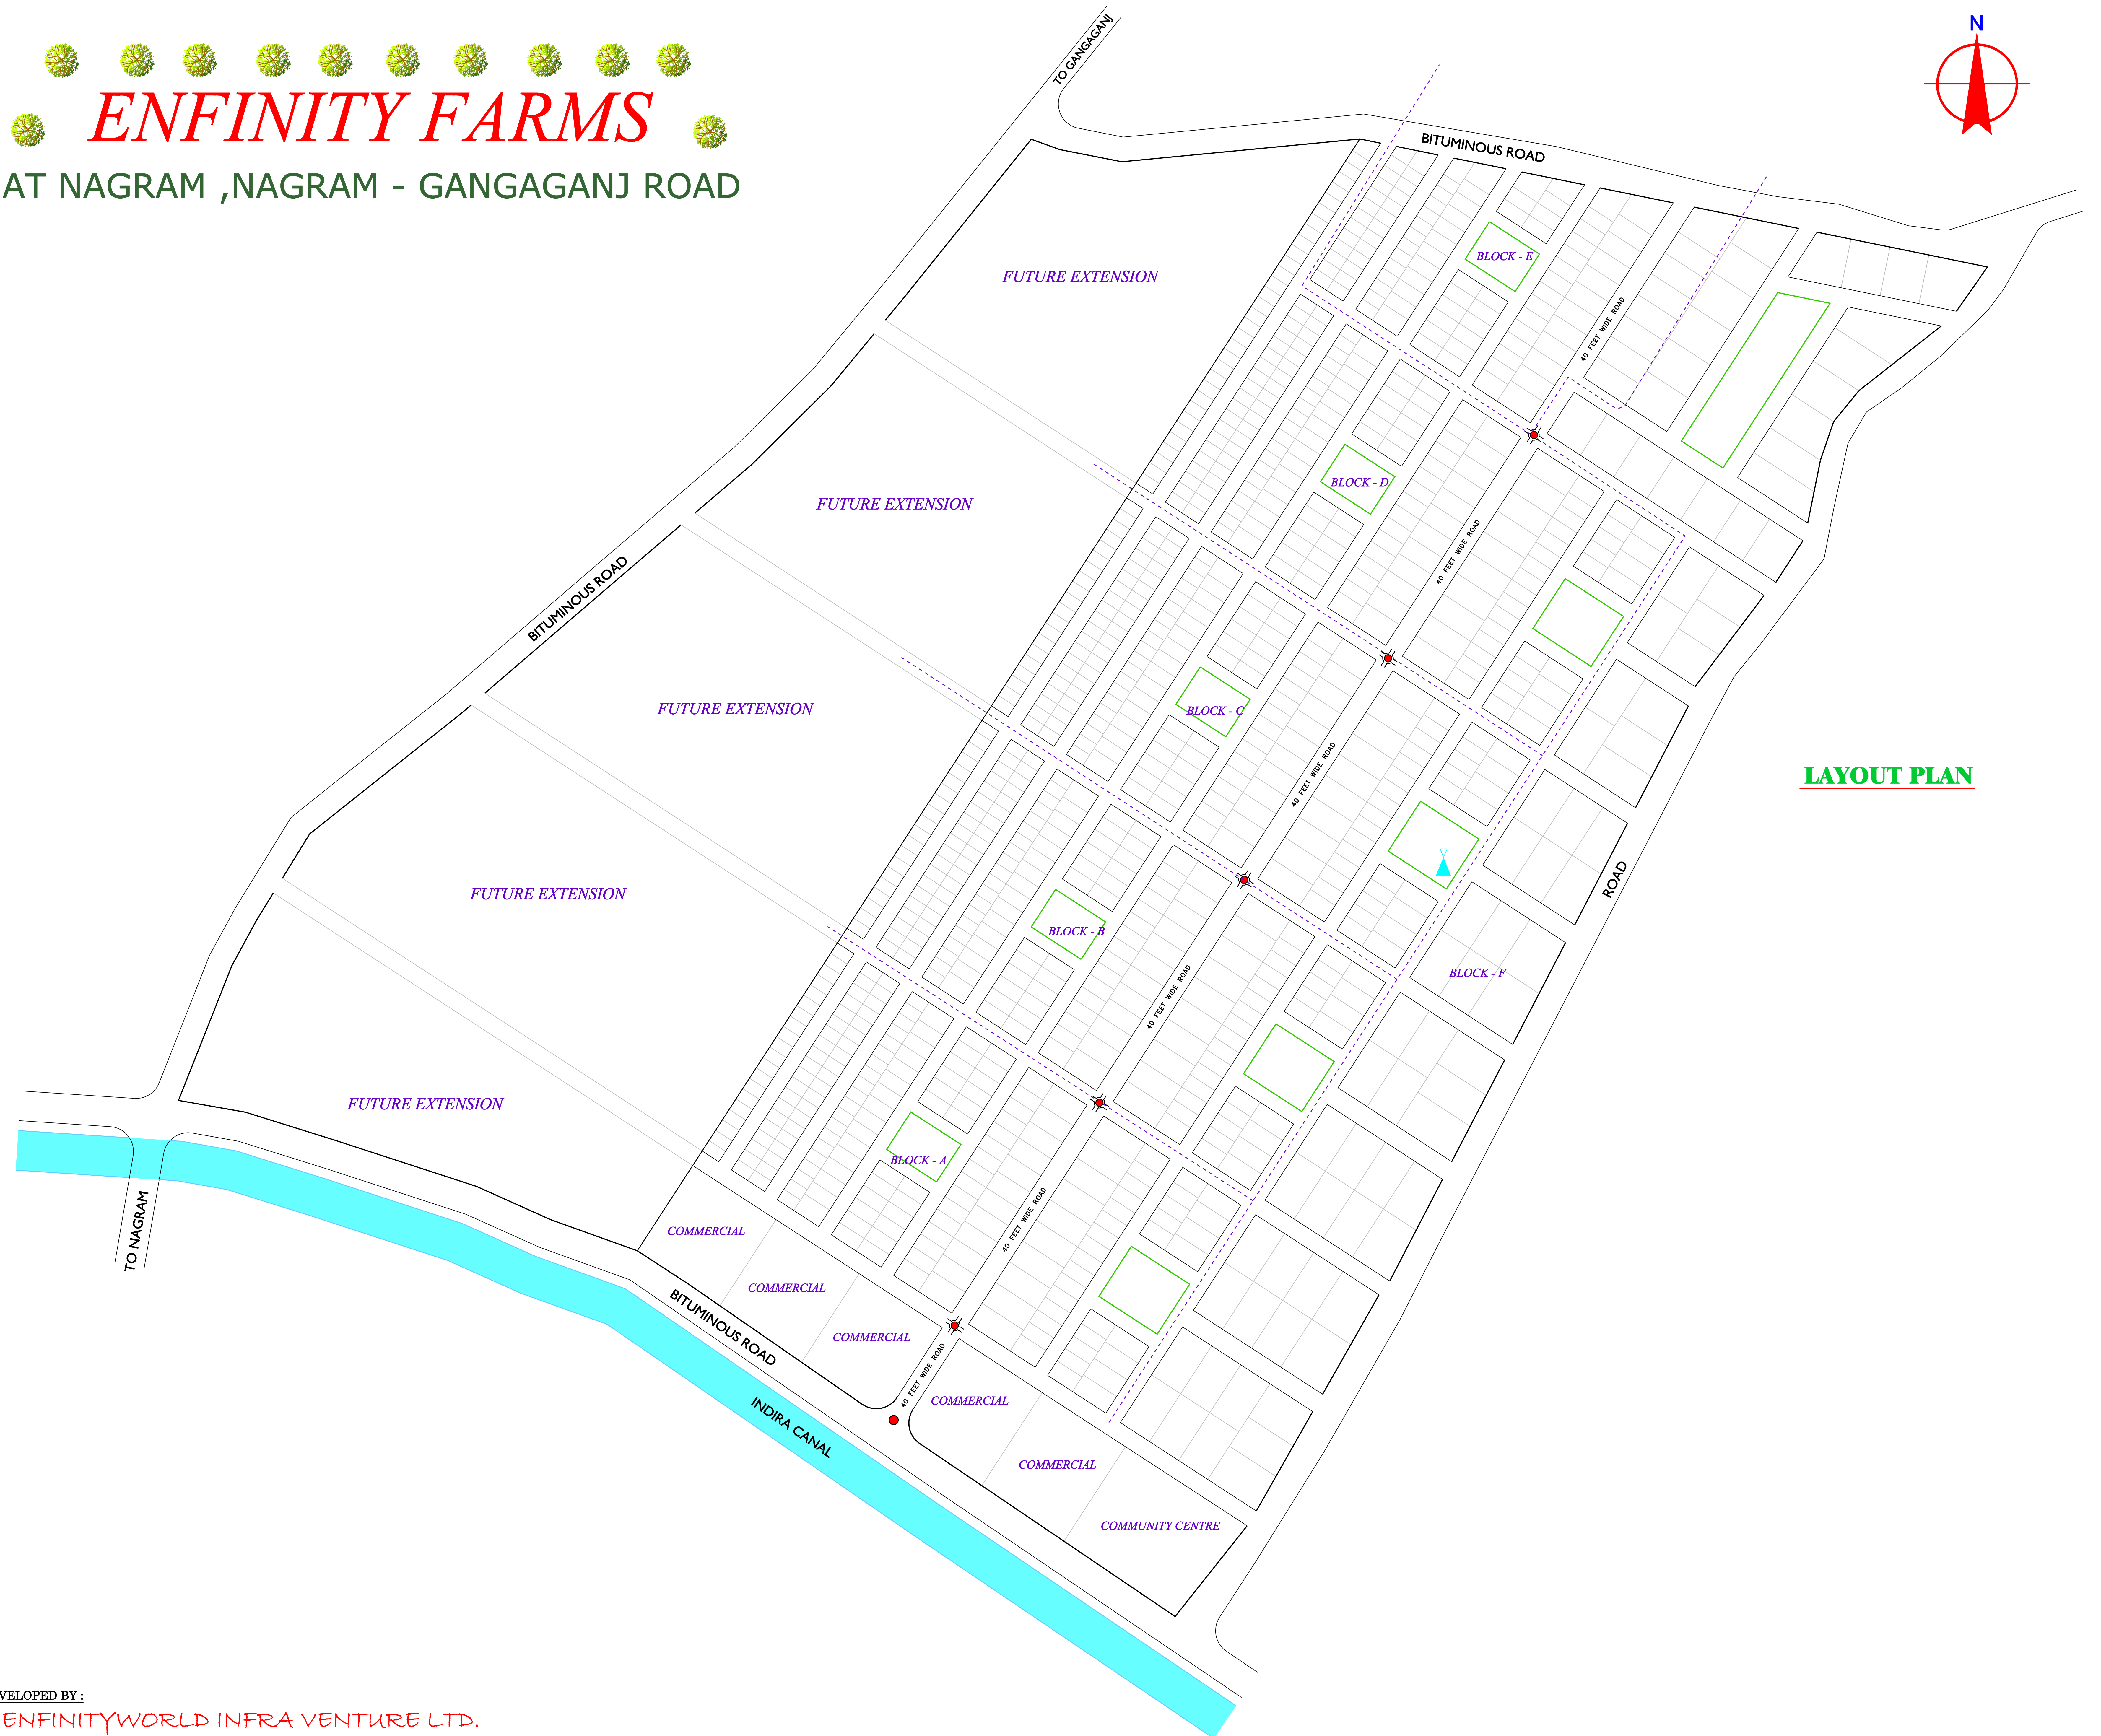

AT NAGRAM ,NAGRAM - GANGAGANJ ROAD

LAYOUT PLAN

DEVELOPED BY :

ENFINITYWORLD INFRA VENTURE LTD.
LUCKNOW